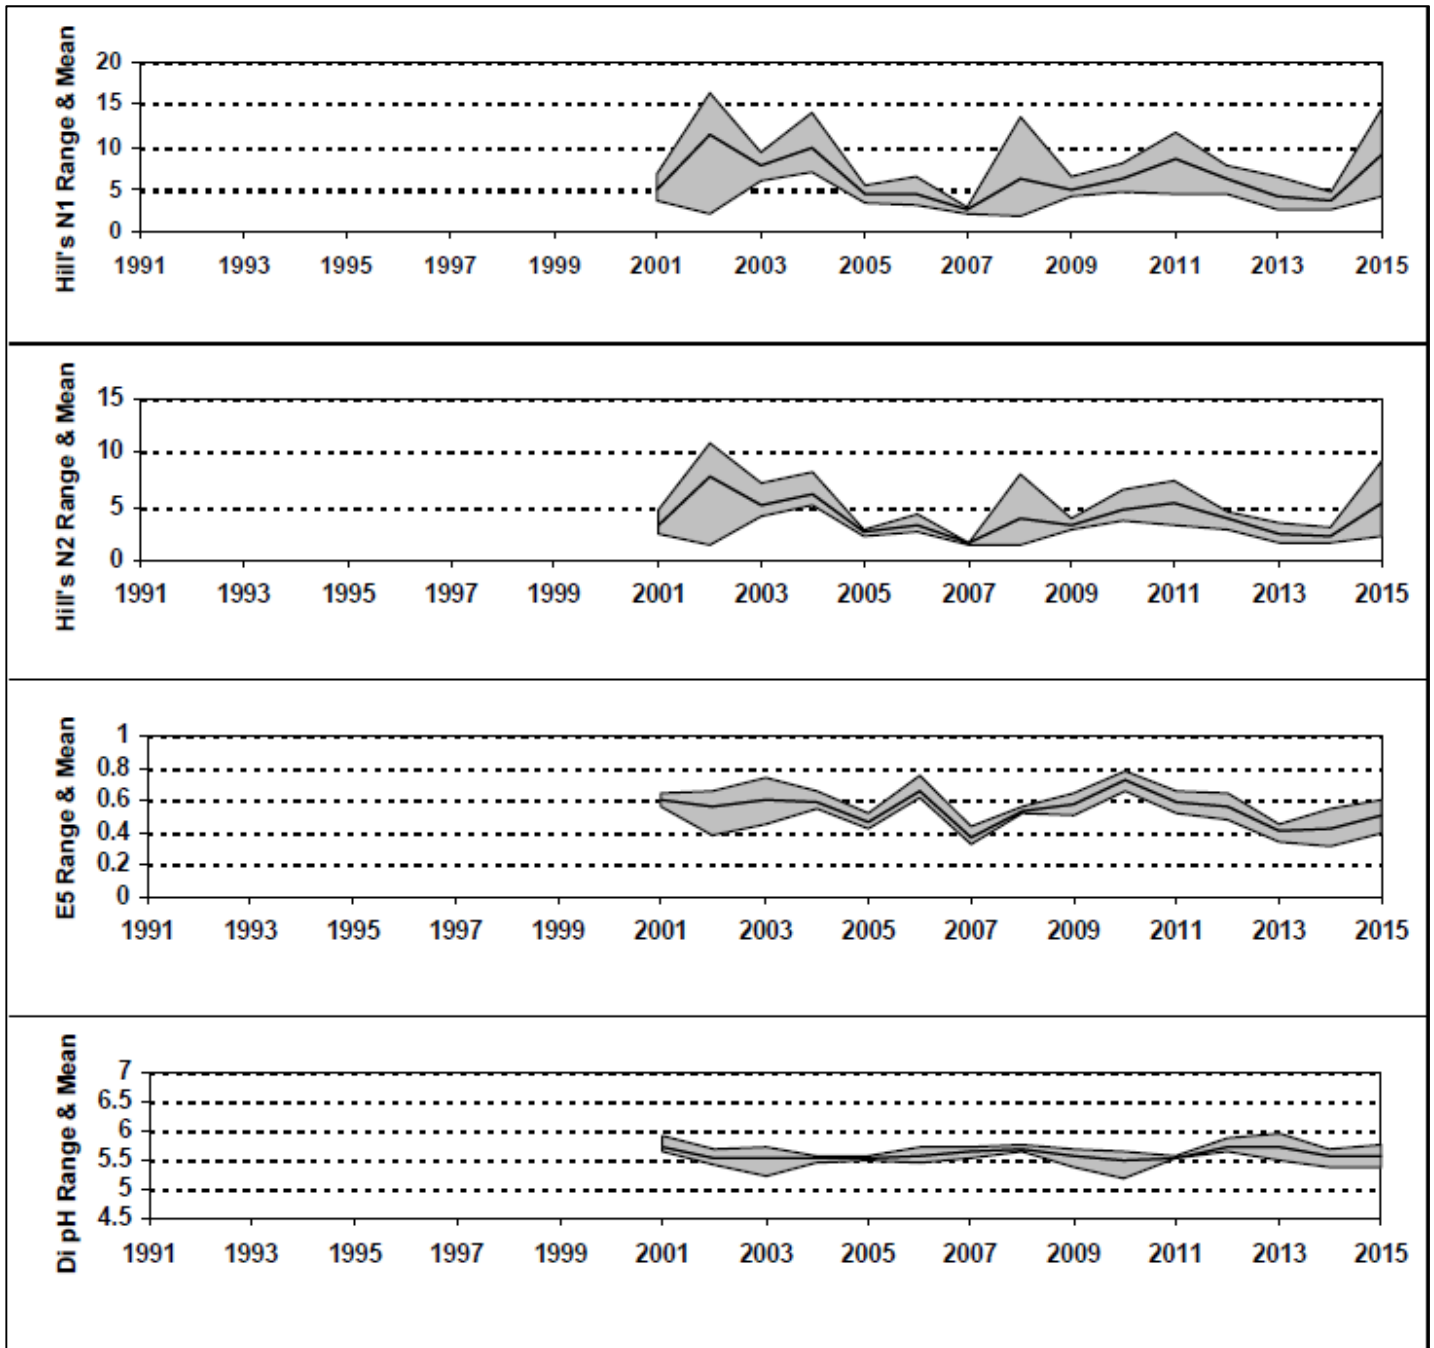

6.23.4. Epilithic diatom data

6.23.4.1. Percentage abundance summary, Loch Coire Fionnaraich

2016 and 2017 samples archived awaiting funding for analysis

6.23.4.2. Summary statistics, Loch Coire Fionnaraich

2016 and 2017 samples archived awaiting funding for analysis