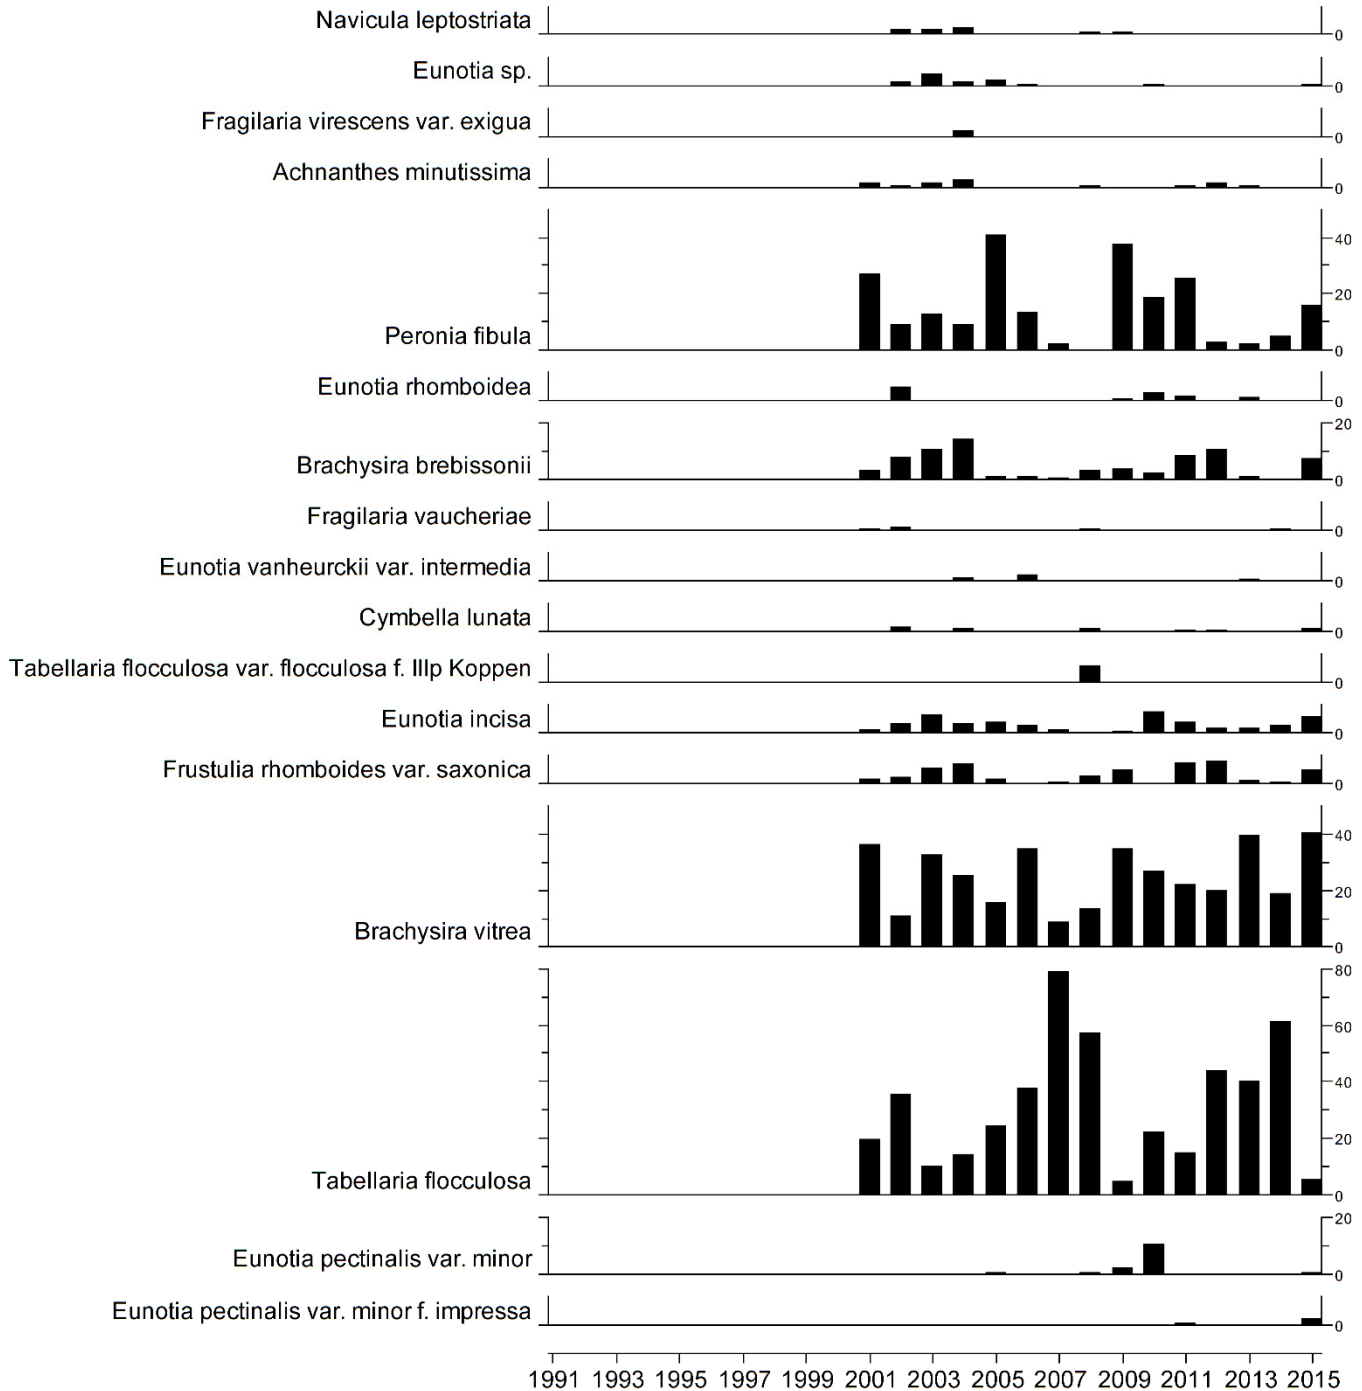

6.23.4. Epilithic diatom data

6.23.4.1. Percentage abundance summary, Loch Coire Fionnaraich

2016 and 2017 samples archived awaiting funding for analysis

6.23.4.2. Summary statistics, Loch Coire Fionnaraich