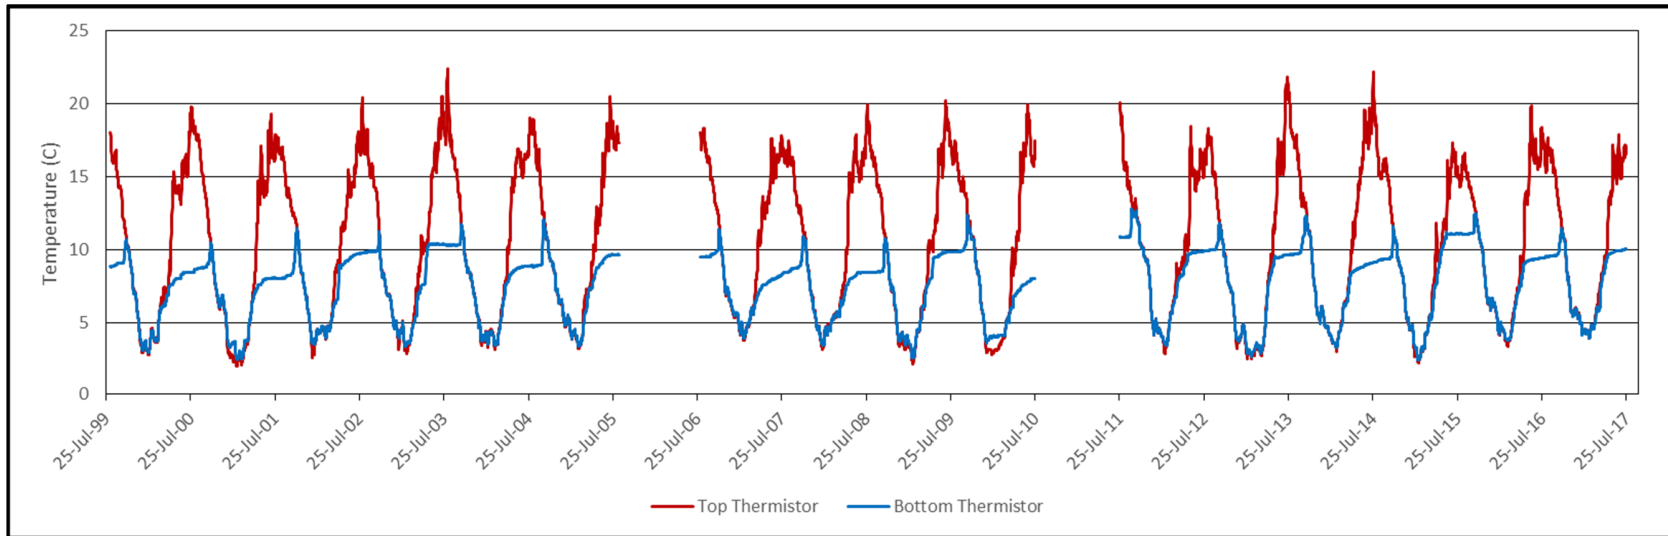

### 6.5.7. Sediment trap thermistor data, Loch Chon

Thermistors not recovered in 2006 or 2011