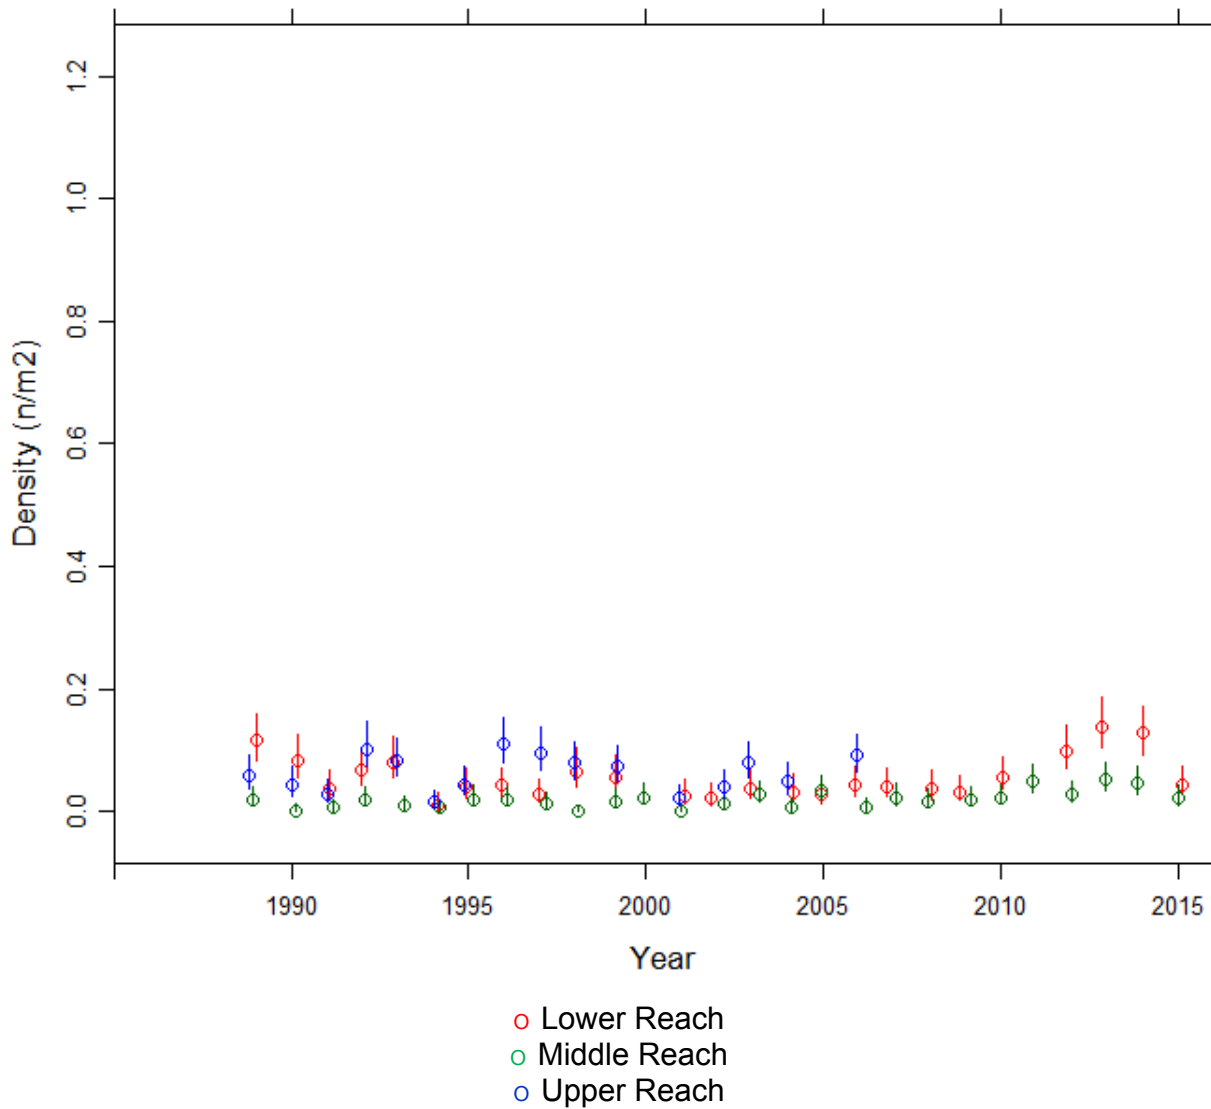

6.5.3. Fish data (for outflow stream)

6.5.3.1. Summary of Trout fry densities (numbers m⁻²), Loch Chon

Fishing no longer funded after 2015

6.5.3.2. Summary of Trout parr densities (numbers m⁻²), Loch Chon