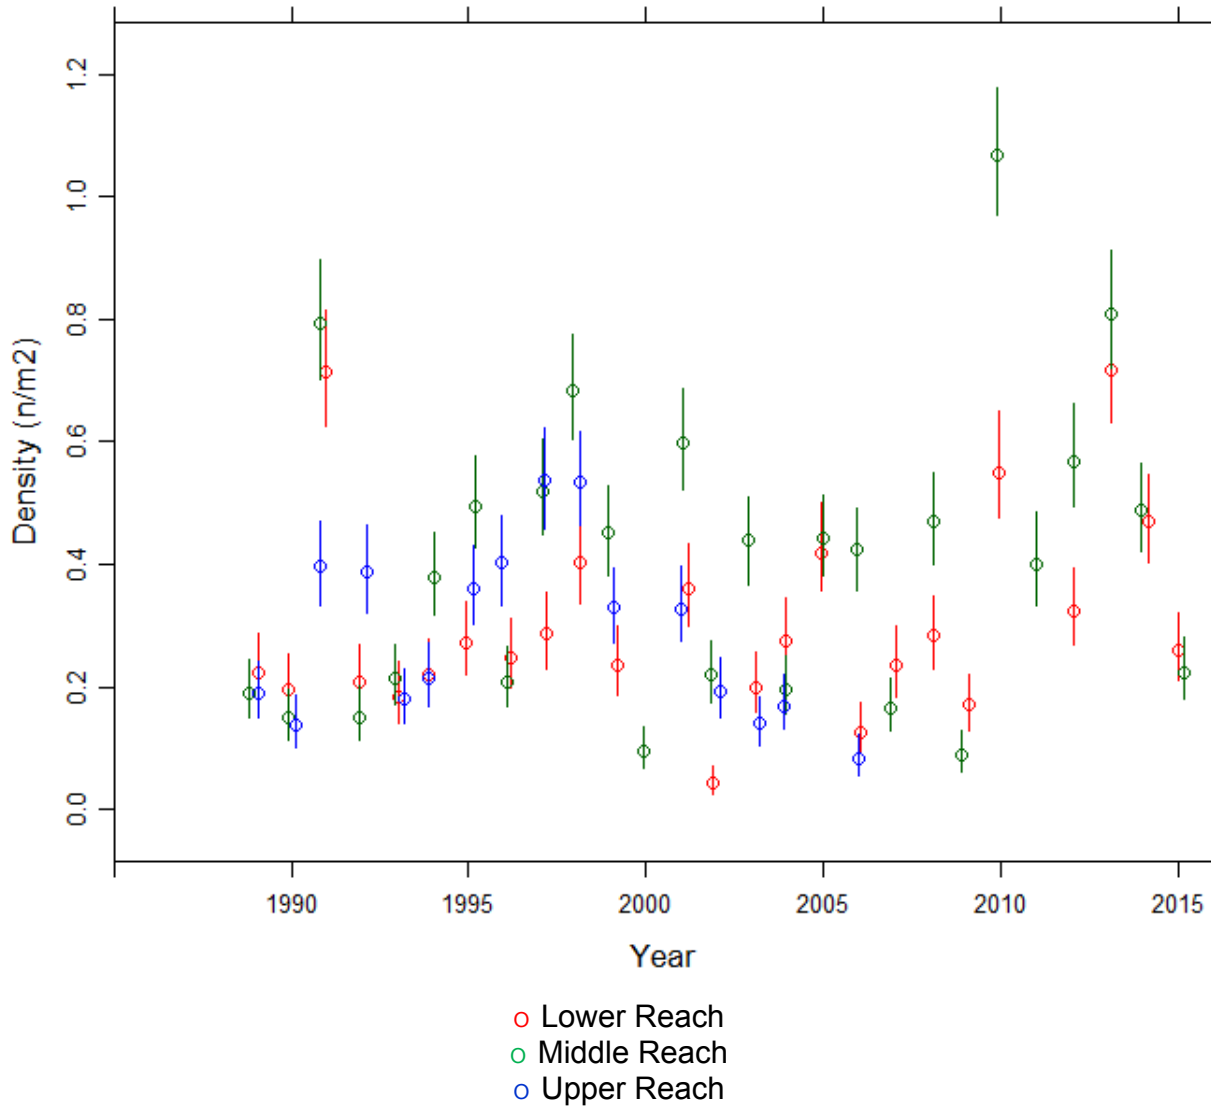

6.5.3. Fish data (for outflow stream)

6.5.3.1. Summary of Trout fry densities (numbers m⁻²), Loch Chon

Fishing no longer funded after 2015

6.5.3.2. Summary of Trout parr densities (numbers m⁻²), Loch Chon